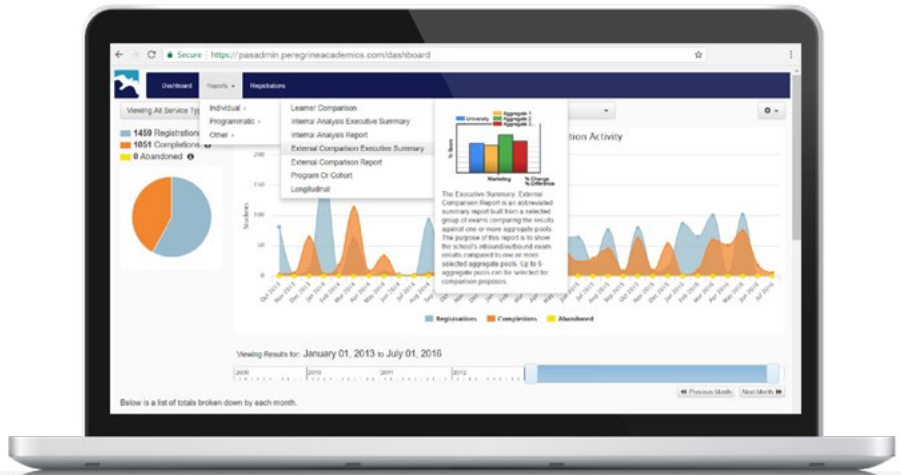

### Comprehensive Reporting

You receive immediate access to all institutional and individual assessment scores/results. This intuitive and flexible reporting system generates a wide range of comparative reports across time, cohorts, to name a few, for sophisticated in-depth analysis.

## Results and Reporting

School officials have 24/7 access to student results and reporting through Client Admin. Reports are used for academic benchmarking and learning outcomes evaluation.

The site includes student registration management, access to completion certificates and individual scores, and summative reports for comparative analysis.

## Exam Content

Select from 31 topics organized under seven disciplines to create an assessment customized to align with General Education requirements in your major fields of study.