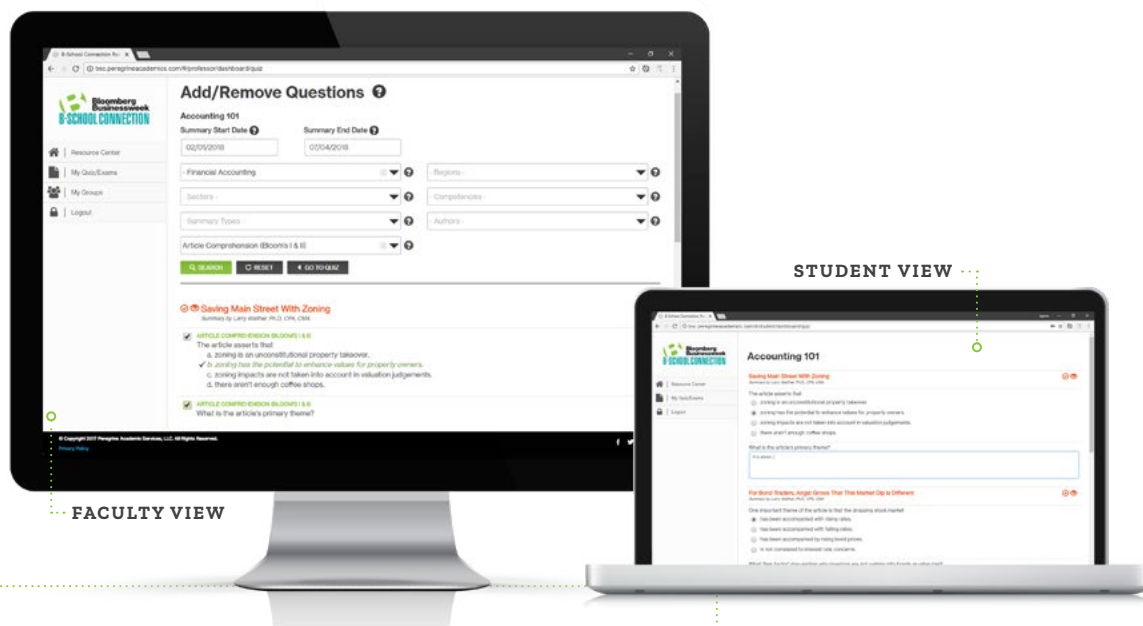

SEARCH ARTICLE SUMMARIES BY:

- + Academic Discipline & Topic
- + Economic Sector
- + Geographical Region
- + Competency
- + Summary Activity Type

Online Quizzes and Exams

Faculty can now generate custom online quizzes and exams directly from the Education Resource Center – as illustrated below – based on the article summaries produced by the Advisory Board. The Quiz/Exam feature offers faculty a quick way to test student knowledge on assigned articles and the concepts being taught in class.

Seamless Integration

The Education Resource Center offers discipline specific sample syllabus content and lesson plans that demonstrate how you can easily integrate the B-School Connection into your curriculum and enrich your student's experience. We also provide LTI integration with your learning management system to create a seamless experience for faculty and students.

CLASSROOM INTEGRATION ACTIVITIES:

- + Discussion Board Posts
- + Short Papers
- + Student Presentations
- + Student Team Projects
- + Case Studies
- + Assessment Activities

Faculty Certification

Faculty members can further their professional development, learn integration techniques, and contribute to their academic community by participating in the B-School Connection Faculty Certification Program.

Service Pricing and Guest Site Information

Education Resource Center: $15 per student per year

Digital subscriptions to *Bloomberg Businessweek* are available as an optional add-on.

Visit the B-School Connection Education Resource Center at: BSC.PeregrineAcademics.com

Contact us at Info@PeregrineAcademics.com to speak with a representative and to obtain the guest registration code for a full tour of this dynamic academic resource.